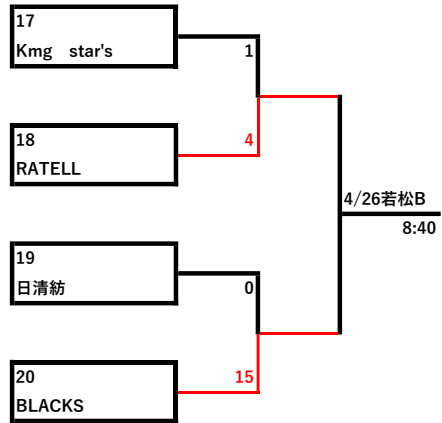

4部予選

A

E

B

F

C

G

D

H

4/26若松B 8:40

4/26若松B 10:30

4/26若松B 12:20

4/12若松B 12:20

4/26若松B 14:10